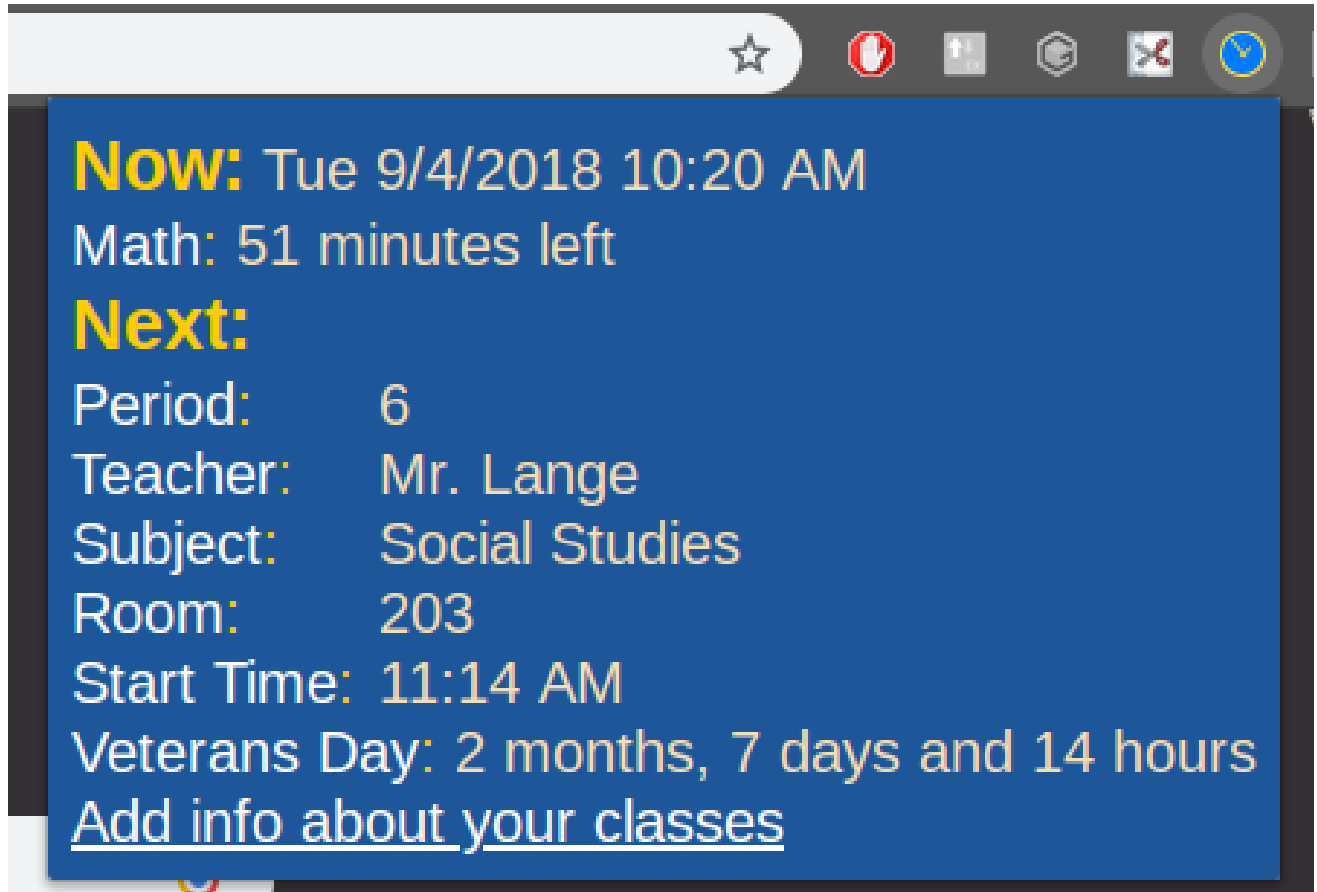

CRITTENDEN SCHOOL SCHEDULE 2018-19

Install now at <https://mvw.sd/css1819>

- Always know what class you're supposed to be in
- Features a countdown to the end of the period
- Countdown to the next school holiday
- Enter your classes for a personalized experience
- Works on school chromebooks